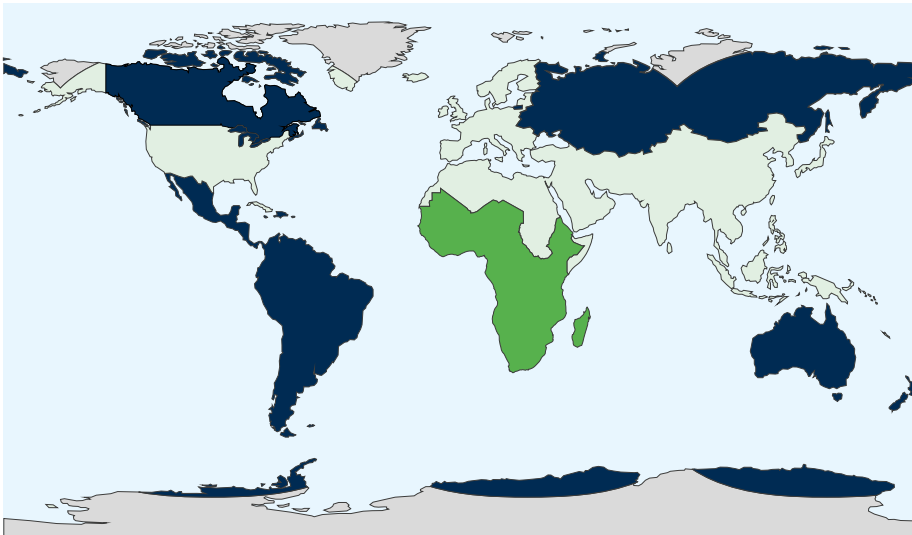

### Media

- > Remote news bureau connectivity

## BGAN Link coverage

□ Global plan    ■ Geo plan    ■ Sub-Saharan Africa plan (also inclusive of Geo plan)

The BGAN Link Unlimited Geo plan is available in **Eastern Europe** – Armenia, Azerbaijan, Belarus, Georgia, Kazakhstan, Kyrgyzstan, Moldova, Mongolia, Russian Federation, Tajikistan, Turkmenistan, Ukraine and Uzbekistan. **LatAm** – South American region including Mexico and Caribbean Islands excluding Cuba. **North America** – Canada only. **Sub-Saharan Africa** – all African countries excluding Morocco, Algeria, Libya, Egypt, North Sudan, Somalia, Tunisia and Western Sahara. **APAC** – Australia, New Zealand and some Pacific islands. **Antarctica** – highlighted regions only.